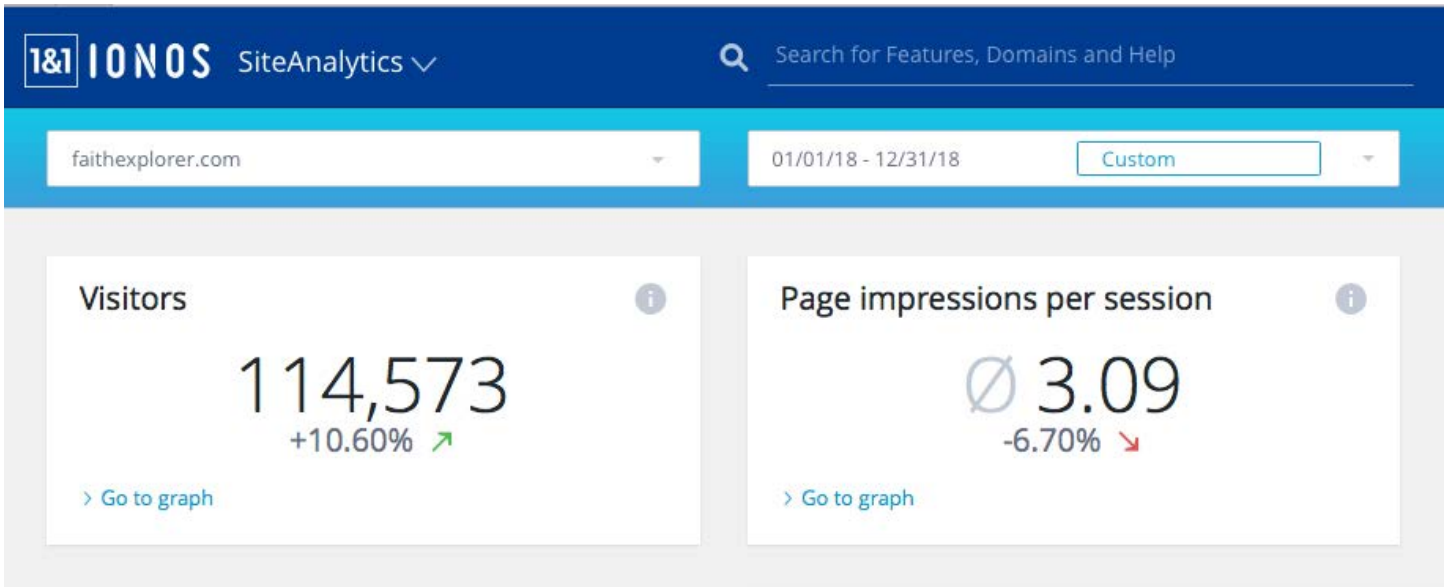

FaithExplorer Statistics 2018

www.faithexplorer.com

	Day	Month	Year 2018
Visitors	314	9,548	114,573
Sessions	449	13,649	163,782
Pages	3.09	3.09	3.09
Seconds per session	309.32	309.32	309.32
Minutes per session	5.16	5.16	5.16
Hours	39	1,173	14,073

Sessions

DATE	01/01/2018 - 12/31/2018 SESSIONS	12/31/2016 - 12/30/2017 SESSIONS	CHANGE
01/01/2018	13,316	11,423	+16.60% ↗
02/01/2018	11,742	10,168	+15.50% ↗
03/01/2018	13,921	10,737	+29.70% ↗
04/01/2018	12,788	11,135	+14.80% ↗
05/01/2018	14,144	11,758	+20.30% ↗
06/01/2018	12,920	11,271	+14.60% ↗
07/01/2018	13,849	11,912	+16.30% ↗
08/01/2018	13,345	12,939	+3.10% ↗
09/01/2018	12,843	13,801	-6.90% ↘
10/01/2018	14,498	13,113	+10.60% ↗
11/01/2018	15,489	12,549	+23.40% ↗
12/01/2018	14,927	12,849	+16.20% ↗
Total	163,782	143,655	

Hide details

Export

Duration per session (in sec.)

DATE	01/01/2018 - 12/31/2018 DURATION (SEC.)	12/31/2016 - 12/30/2017 DURATION (SEC.)	CHANGE
01/01/2018	318.88	321.16	-0.70% ↓
02/01/2018	317.63	314.18	+1.10% ↑
03/01/2018	313.21	352.75	-11.20% ↓
04/01/2018	321.99	327.03	-1.50% ↓
05/01/2018	303.03	339.11	-10.60% ↓
06/01/2018	319.70	346	-7.60% ↓
07/01/2018	322.67	349.69	-7.70% ↓
08/01/2018	313.31	342.07	-8.40% ↓
09/01/2018	306.06	310.64	-1.50% ↓
10/01/2018	261.34	309.64	-15.60% ↓
11/01/2018	298.51	359.58	-17.00% ↓
12/01/2018	315.48	353.63	-10.80% ↓
Average	309.32	335.46	

[Hide details](#)
[Export](#)

Visitor locations

2018/01/01 - 2018/12/31

COUNTRY	01/01/2018 - 12/31/2018	PERCENTAGE
United States of America	100,467	61.35%
Canada	7,574	4.63%
China	7,205	4.40%
Ireland	5,062	3.09%
Singapore	4,917	3.00%
Indonesia	2,801	1.71%
India	2,632	1.61%
Philippines	2,179	1.33%
United Kingdom	2,016	1.23%
France	1,769	1.08%
Ukraine	1,680	1.03%